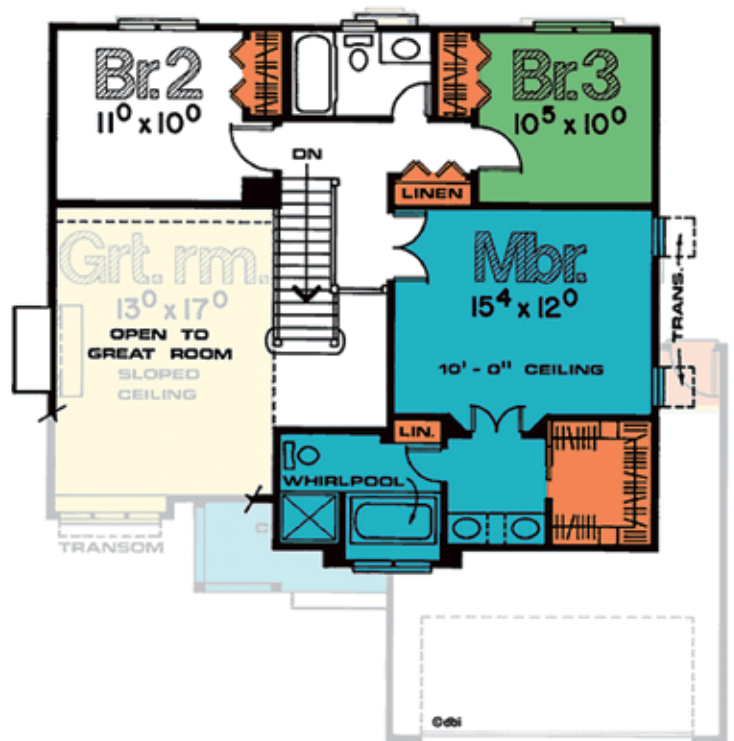

DELAGRANGE H O M E S

Herb and Larry Delagrang-owners
(founded 1961)

(260) 740-2137

www.delagrang-homes.com

THE 'ARBOR'

Main Level: 845 SF

Upper Level: 760 SF

Total Finished: 1605 SF

Garage: 454 SF

© Design Basics

First Floor

Second Floor

* - The picture of the home above is an artist's rendering and is not intended to be a photographic depiction of the home
This plan is copyrighted by Design Basics and may not be reproduced without written permission.