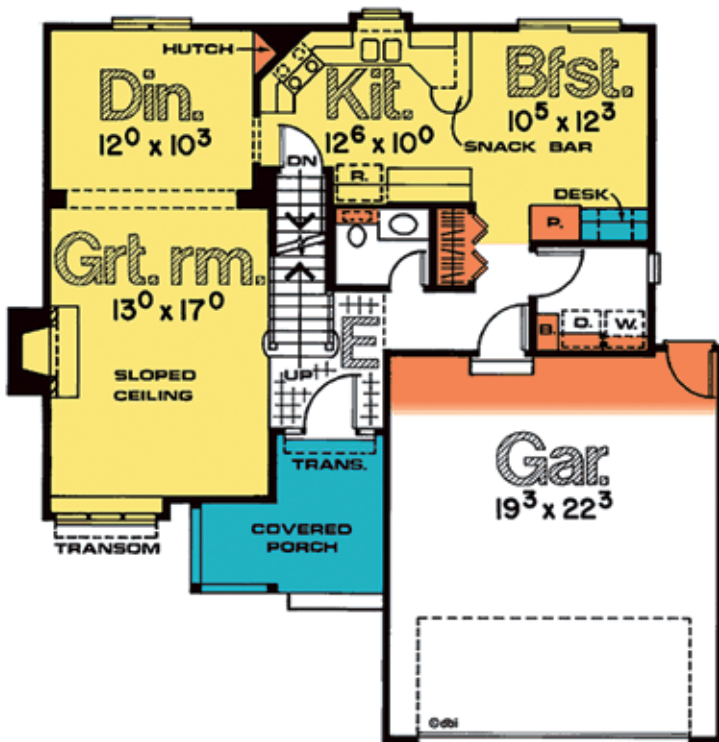

DELAGRANGE H O M E S

Herb and Larry Delagrang-owners
(founded 1961)

(260) 740-2137

www.delagrang-homes.com

THE 'ARBOR'

Main Level: 845 SF

Upper Level: 760 SF

Total Finished: 1605 SF

Garage: 454 SF

© Design Basics

First Floor

Second Floor

* - The picture of the home above is an artist's rendering and is not intended to be a photographic depiction of the home
This plan is copyrighted by Design Basics and may not be reproduced without written permission.