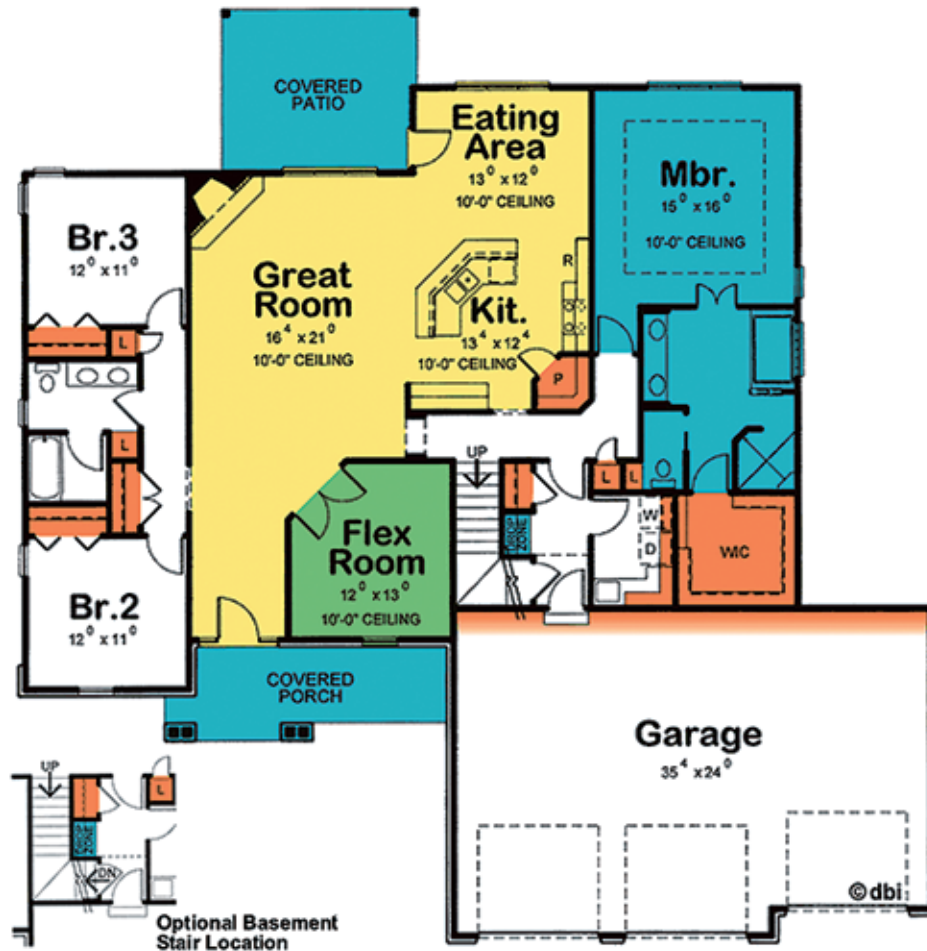

DELAGRANCE
H O M E S

Herb and Larry Delagrance - owners
(founded 1961)

(260) 740-2137

www.delagrance-homes.com

THE 'ARQUETTE'

Main Level: 2200 SF
Total Finished: 2200 SF
Garage: 855 SF

© Design Basics

First Floor

* - The picture of the home above is an artist's rendering and is not intended to be a photographic depiction of the home
This plan is copyrighted by Design Basics and may not be reproduced without written permission.