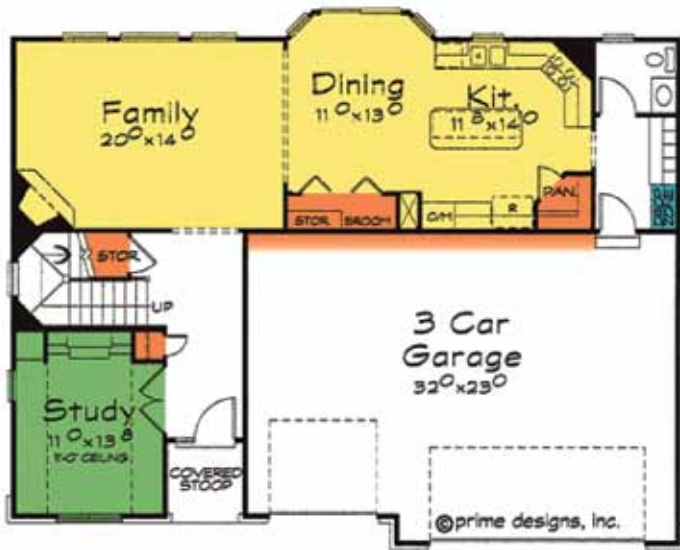

DELAGRANCE
H O M E S

Herb and Larry Delagrance - owners
(founded 1961)

(260) 740-2137

www.delagrance-homes.com

THE 'BRIDGEWATER'

Main Level: 1095 SF
Upper Level: 1282 SF
Total Finished: 2377 SF
Garage: 734 SF

© Design Basics

First Floor

Second Floor

* - The picture of the home above is an artist's rendering and is not intended to be a photographic depiction of the home
This plan is copyrighted by Design Basics and may not be reproduced without written permission.