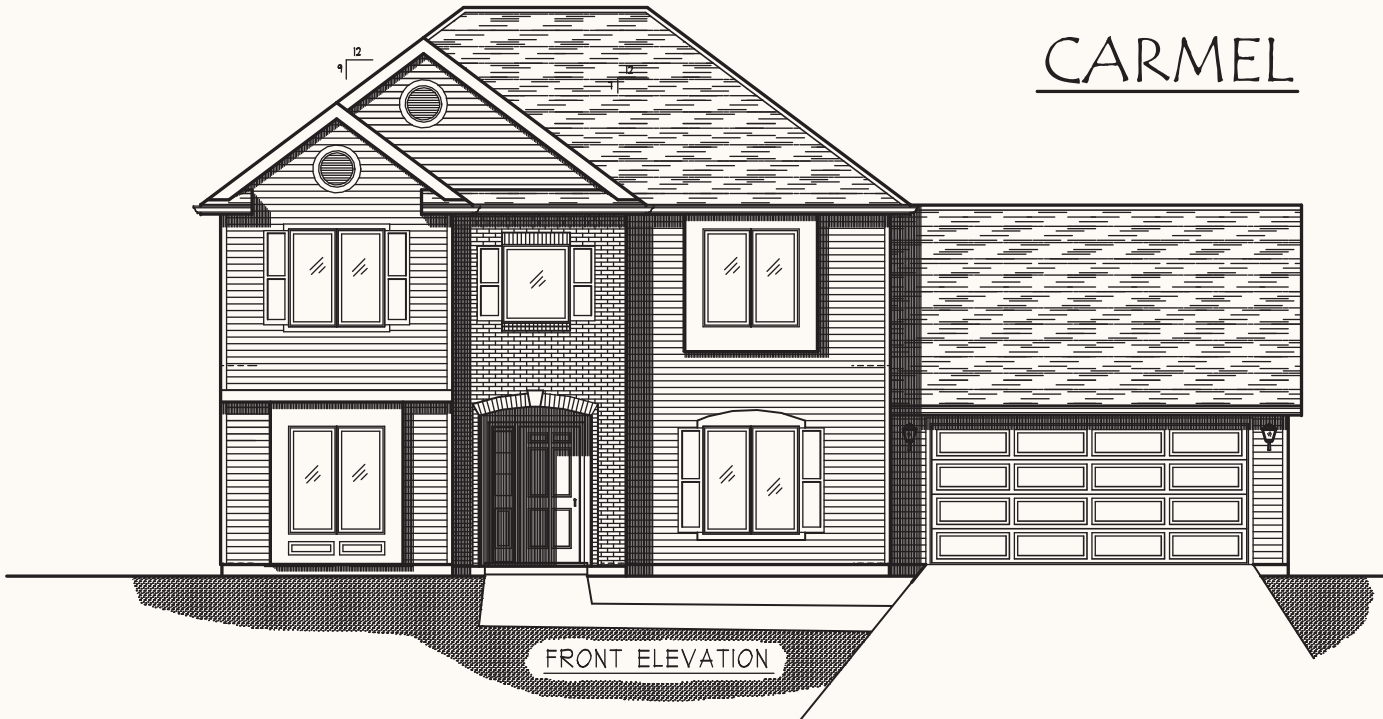

Welcome
HOME

The Original
DELAGRANGE
H O M E S

Herb and Larry Delagrangé - owners
(founded 1961)

4328 Flagstaff Cove
Fort Wayne, Indiana 46815
Phone: 260-486-0224
Fax: 260-486-4195

www.delagrangé-homes.com

CARMEL

LEFT ELEVATION

RIGHT ELEVATION

REAR ELEVATION

THIS PLAN IS THE SOLE OWNERSHIP OF DELAGRANGE HOMES, INC. AND CANNOT BE COPIED OR REPRODUCED WITHOUT THE PRIOR WRITTEN APPROVAL OF DELAGRANGE HOMES, INC. COPYRIGHT © 2003