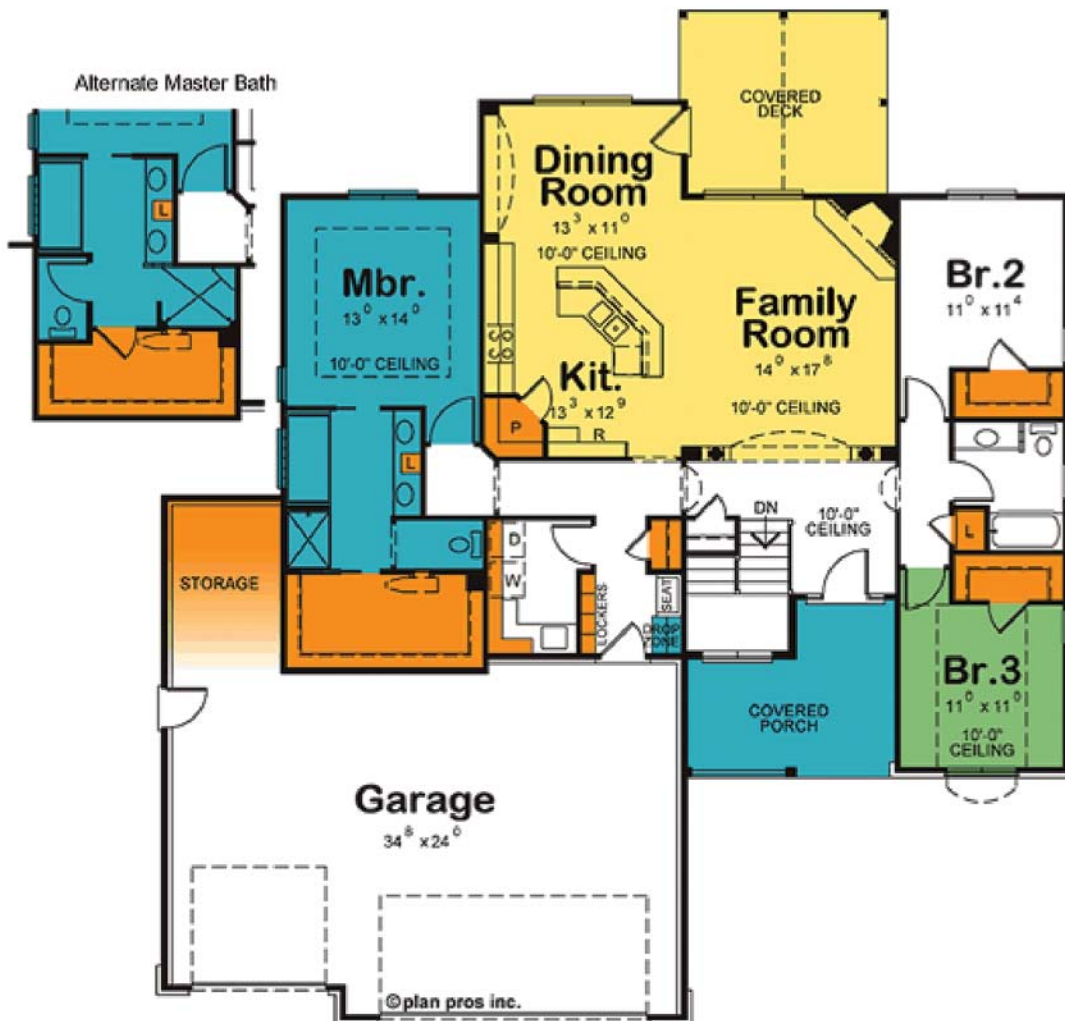

Experience is Everything®

(260) 740-2137

www.delagrance-homes.com

* THE 'ELWAY'

Main: 1826 SF

Garage: 910 SF

© Design Basics

* - The picture of the home above is an artist's rendering and is not intended to be a photographic depiction of the home
This plan is copyrighted by Design Basics and may not be reproduced without written permission.