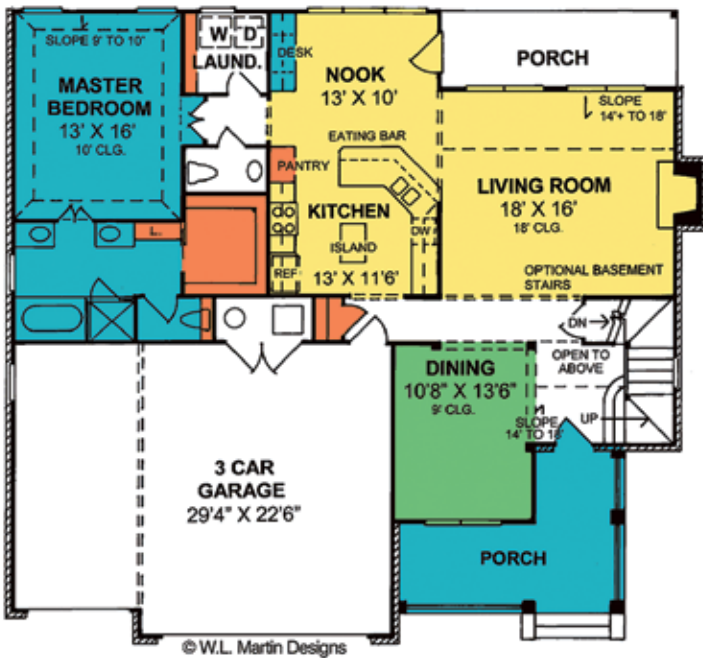

DELAGRANGE H O M E S

Herb and Larry Delagrang-owners
(founded 1961)

(260) 740-2137

www.delagrang-homes.com

THE 'FILLMORE'

Main Level: 1455 SF
Upper Level: 786 SF
Total Finished: 2241 SF
Garage: 670 SF

© Design Basics

© W.L. Martin Designs

First Floor

© W.L. Martin Designs

Second Floor

* - The picture of the home above is an artist's rendering and is not intended to be a photographic depiction of the home
This plan is copyrighted by Design Basics and may not be reproduced without written permission.