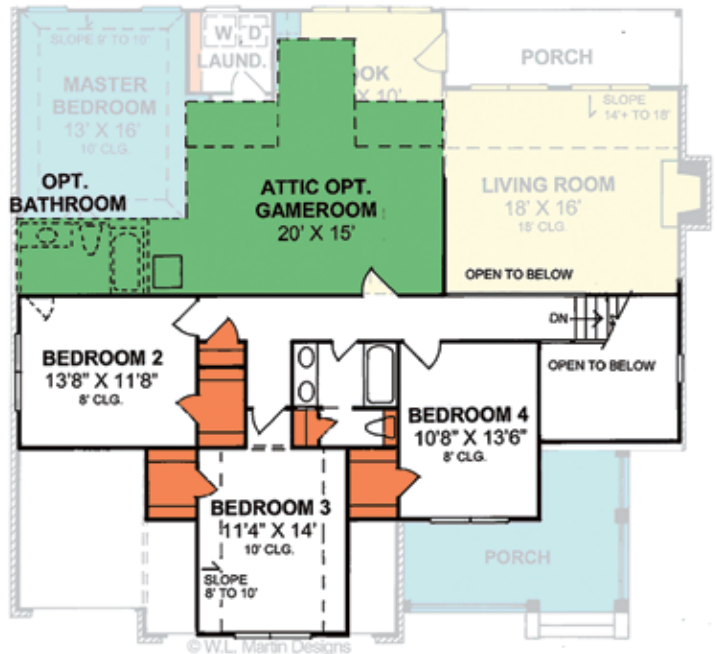

DELAGRANGE H O M E S

Herb and Larry Delagrang-owners
(founded 1961)

(260) 740-2137

www.delagrang-homes.com

THE 'FILLMORE'

Main Level: 1455 SF
Upper Level: 786 SF
Total Finished: 2241 SF
Garage: 670 SF

© Design Basics

© W.L. Martin Designs

First Floor

© W.L. Martin Designs

Second Floor

* - The picture of the home above is an artist's rendering and is not intended to be a photographic depiction of the home
This plan is copyrighted by Design Basics and may not be reproduced without written permission.