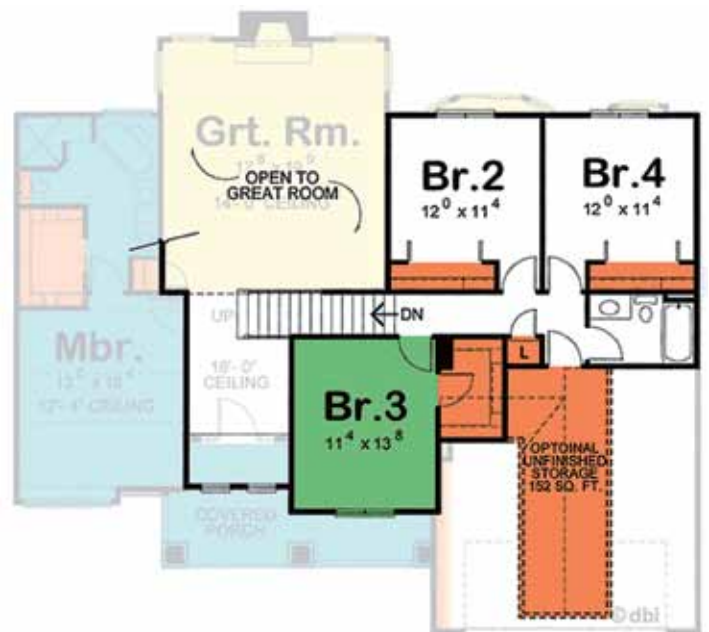

DELAGRANGE
H O M E S

Herb and Larry Delagrang - owners
(founded 1961)

(260) 740-2137

www.delagrang-homes.com

THE 'FLOCKHART'

Main Level: 1497 SF

Upper Level: 699 SF

Total Finished: 2196 SF

Garage: 480 SF

© Design Basics

First Floor

Second Floor

* - The picture of the home above is an artist's rendering and is not intended to be a photographic depiction of the home
This plan is copyrighted by Design Basics and may not be reproduced without written permission.