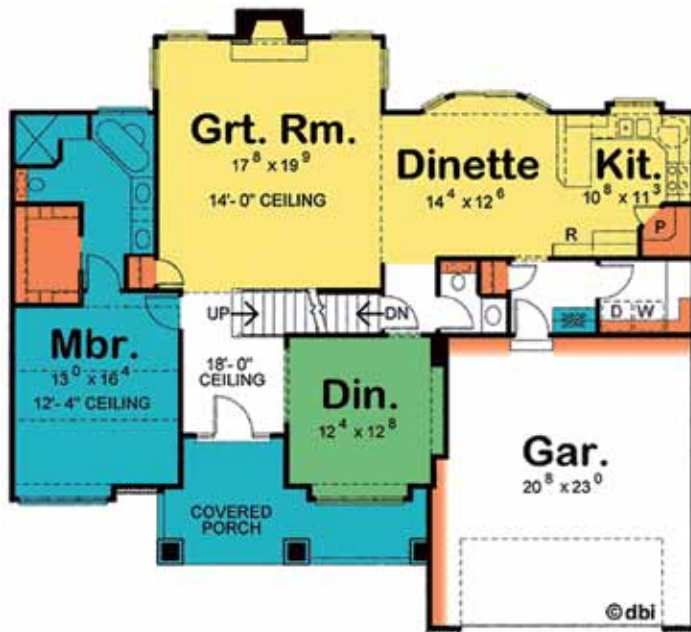

DELAGRANGE
H O M E S

Herb and Larry Delagrang - owners
(founded 1961)

(260) 740-2137

www.delagrang-homes.com

THE 'FLOCKHART'

Main Level: 1497 SF

Upper Level: 699 SF

Total Finished: 2196 SF

Garage: 480 SF

© Design Basics

First Floor

Second Floor

* - The picture of the home above is an artist's rendering and is not intended to be a photographic depiction of the home
This plan is copyrighted by Design Basics and may not be reproduced without written permission.