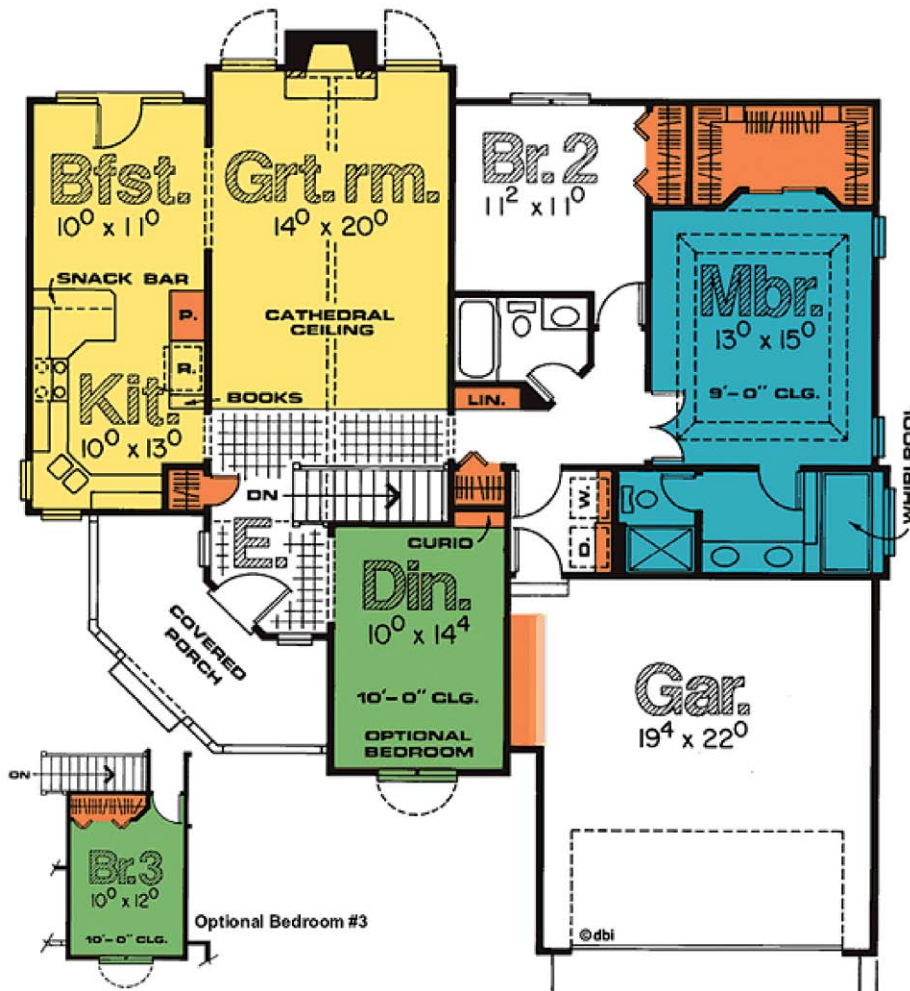

Experience is Everything®

(260) 740-2137

www.delagrangé-homes.com

* THE 'HALEY'

Main: 1554 SF

Garage: 464 SF

© Design Basics

* - The picture of the home above is an artist's rendering and is not intended to be a photographic depiction of the home
This plan is copyrighted by Design Basics and may not be reproduced without written permission.