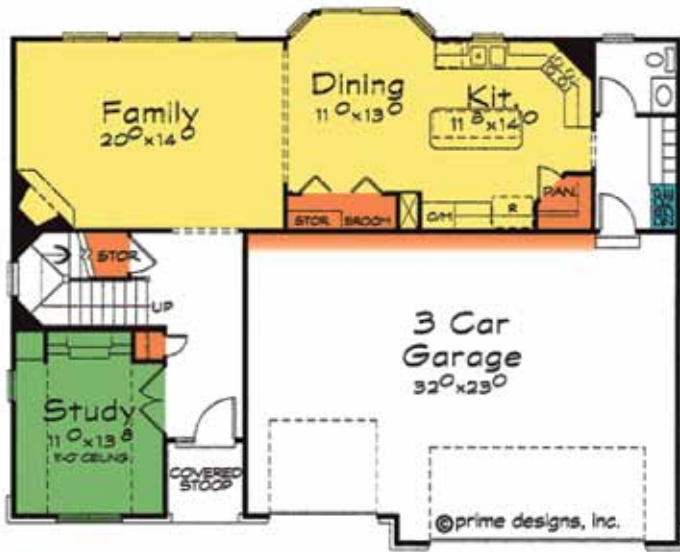

DELAGRANCE
H O M E S

*Herb and Larry Delagrance - owners
(founded 1961)*

(260) 740-2137

www.delagrance-homes.com

THE 'MANCHESTER'

Main Level: 1095 SF
Upper Level: 1282 SF
Total Finished: 2377 SF
Garage: 724 SF

© Design Basics

First Floor

Second Floor

* - The picture of the home above is an artist's rendering and is not intended to be a photographic depiction of the home
This plan is copyrighted by Design Basics and may not be reproduced without written permission.