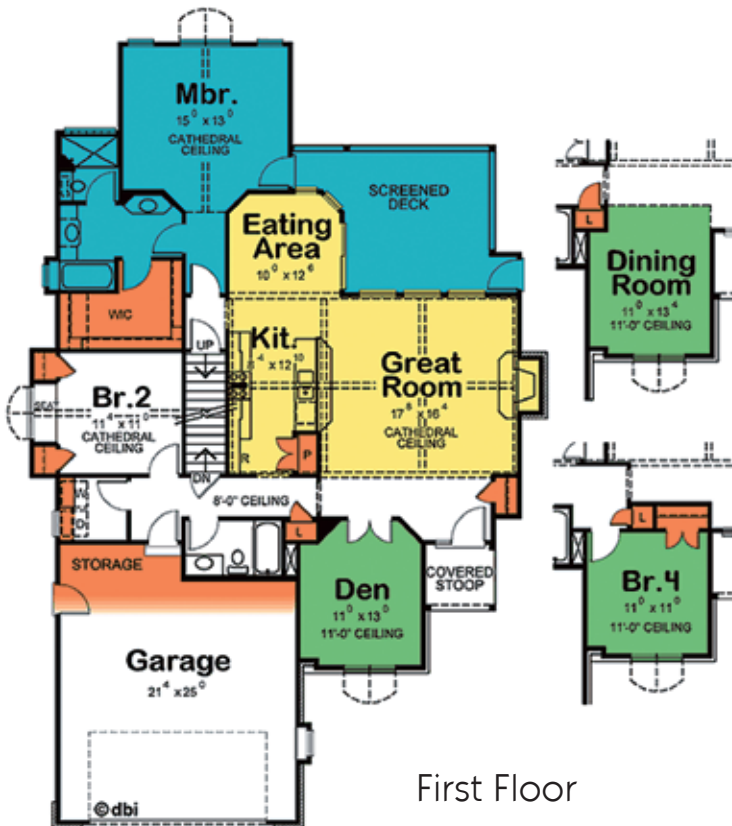

## THE 'MIDDLEBURY'

Main Level: 1619 SF  
Upper Level: 372 SF  
Total Finished: 1991 SF  
Garage: 519 SF

© Design Basics

First Floor

Second Floor

\* - The picture of the home above is an artist's rendering and is not intended to be a photographic depiction of the home  
This plan is copyrighted by Design Basics and may not be reproduced without written permission.