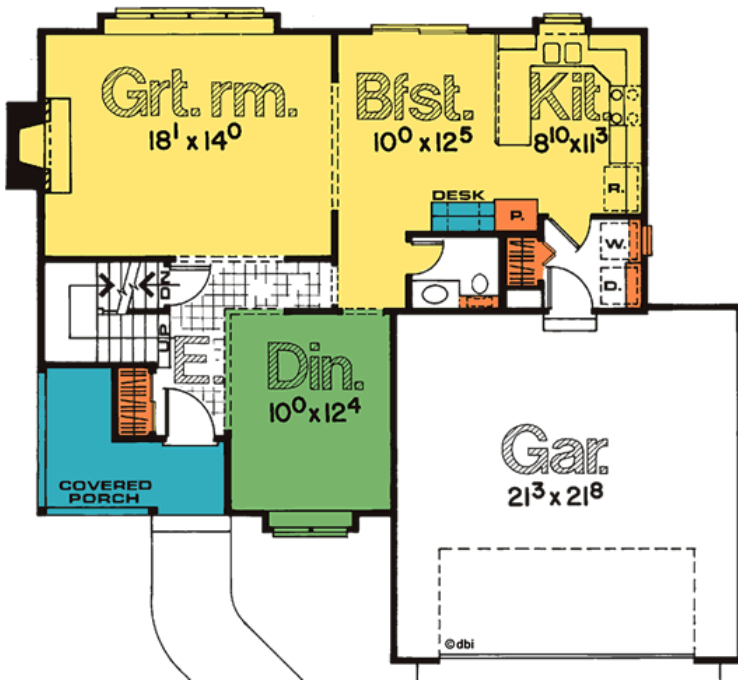

Design 2248

891' Main Level, 759' Upper Level
1650' Total Finished Square Feet

2 Story with 3 bedroom(s)
Footprint: 44' 0" wide by 40' 0" deep
Design Type: Traditional

PDF Price \$715 || 1 Set Price \$790
4 Set Price \$865 || 8 Set Price \$940

DESIGN
BASICS, LLC.
...WHERE GREAT DESIGN MATTERS
www.designbasics.com

\$200 OFF
PLAN ALTERATIONS
WITH ANY PLAN PURCHASE!
now through November 30, 2010

Order Toll free at
1.800.947.7526