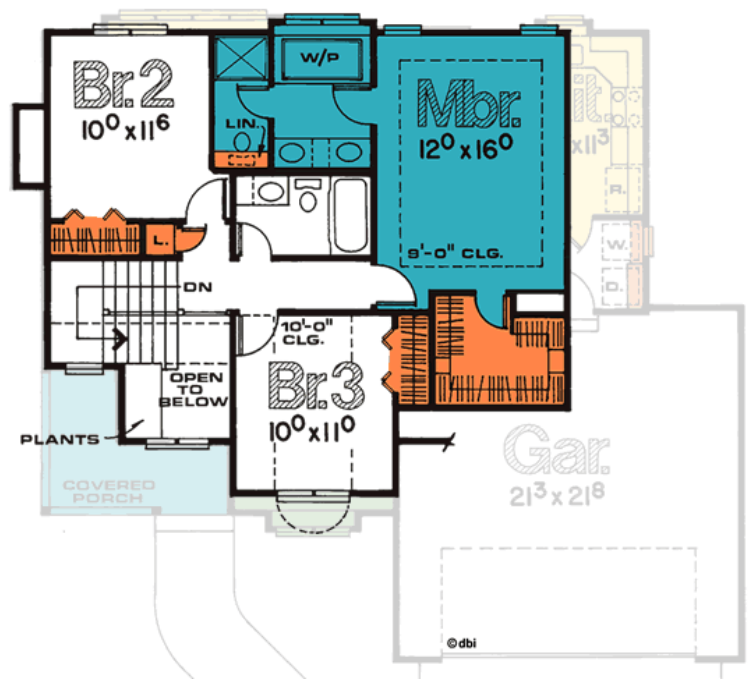

Design 2248

891' Main Level, 759' Upper Level
1650' Total Finished Square Feet

2 Story with 3 bedroom(s)
Footprint: 44' 0" wide by 40' 0" deep
Design Type: Traditional

PDF Price \$715 || 1 Set Price \$790
4 Set Price \$865 || 8 Set Price \$940

DESIGN
BASICS, LLC.
...WHERE GREAT DESIGN MATTERS
www.designbasics.com

\$200 OFF
PLAN ALTERATIONS
WITH ANY PLAN PURCHASE!
now through November 30, 2010

Order Toll free at
1.800.947.7526