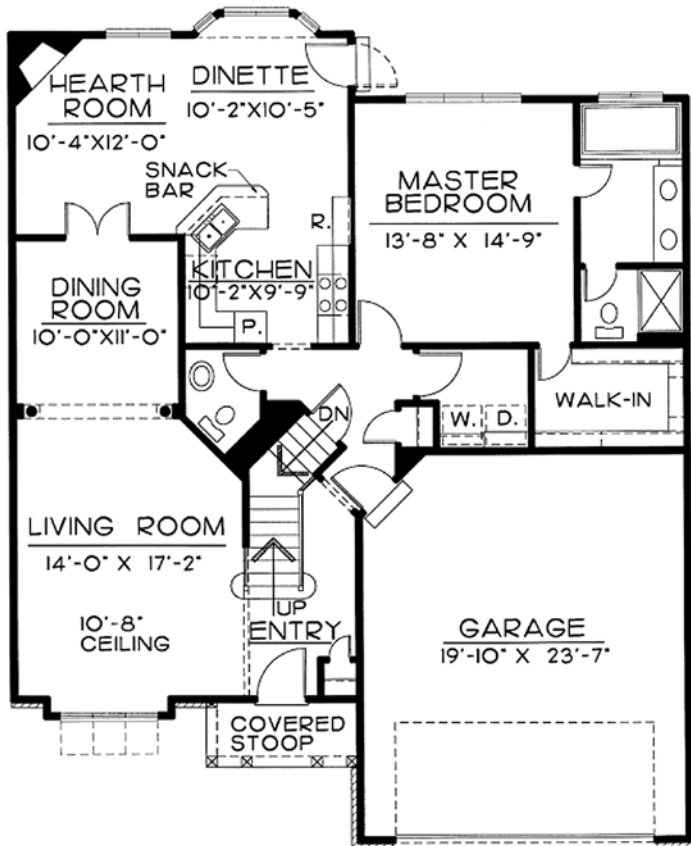

Experience is Everything®

(260) 740-2137

www.delagrangé-homes.com

*** THE
'MACREADY'**

Main: 1366 SF

Upper Level: 685 SF

Total Finished: 2051 SF

Garage: 483 SF

© Design Basics

First Floor

Second Floor

* - The picture of the home above is an artist's rendering and is not intended to be a photographic depiction of the home
This plan is copyrighted by Design Basics and may not be reproduced without written permission.