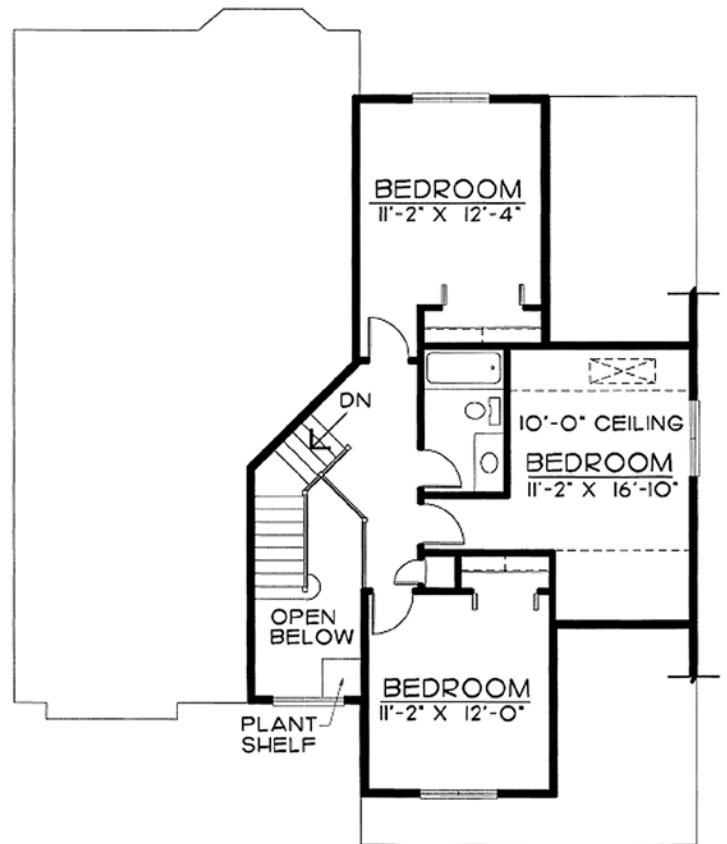

Experience is Everything®

(260) 740-2137

www.delagrangé-homes.com

*** THE
'MACREADY'**

Main: 1366 SF

Upper Level: 685 SF

Total Finished: 2051 SF

Garage: 483 SF

© Design Basics

First Floor

Second Floor

* - The picture of the home above is an artist's rendering and is not intended to be a photographic depiction of the home
This plan is copyrighted by Design Basics and may not be reproduced without written permission.