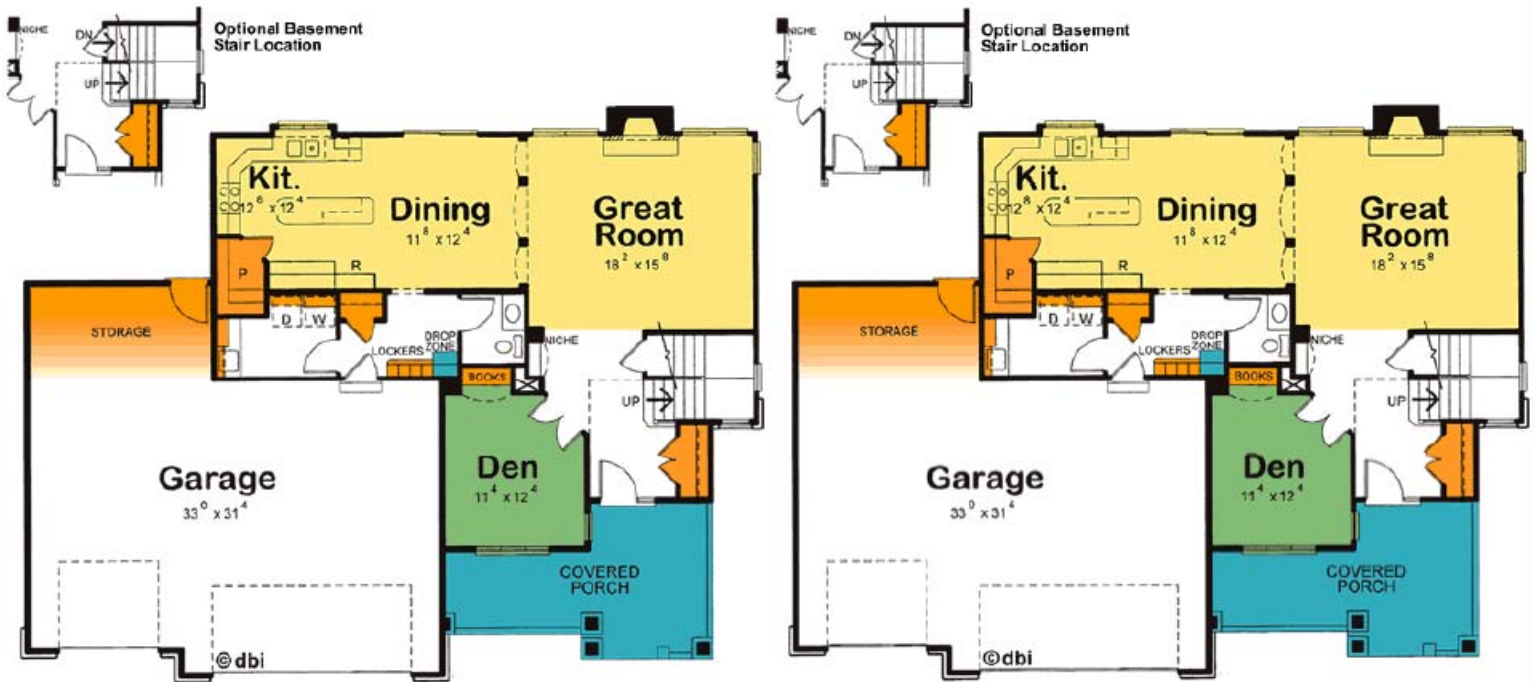

## Design 42040

1161' Main Level, 1291' Upper Level  
2452' Total Finished Square Feet

\* - The picture of the home above is an artist's rendering and is not intended to be a photographic depiction of the home  
This plan is copyrighted by Design Basics and may not be reproduced without written permission.