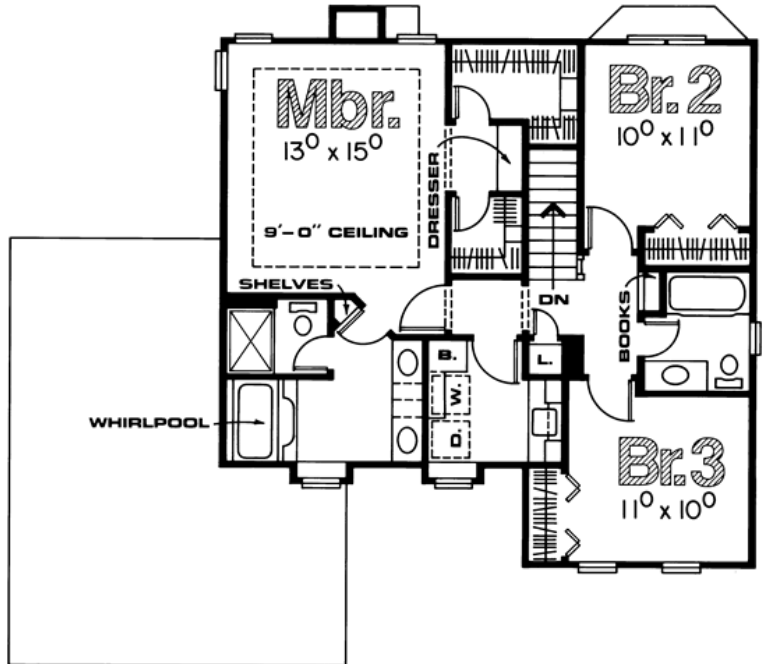

Design 3097

852' Main Level, 893' Upper Level
1745' Total Finished Square Feet

2 Story with 3 bedroom(s)
Footprint: 44' 8" wide by 40' 0" deep
Design Type: Farm House

PDF Price \$725 || 1 Set Price \$800
4 Set Price \$875 || 8 Set Price \$950

DESIGN
BASICS LLC
...WHERE GREAT DESIGN MATTERS
www.designbasics.com

\$150 OFF
ANY PLAN PURCHASE
by 10-31-2010

Order Toll free at
1.800.947.7526