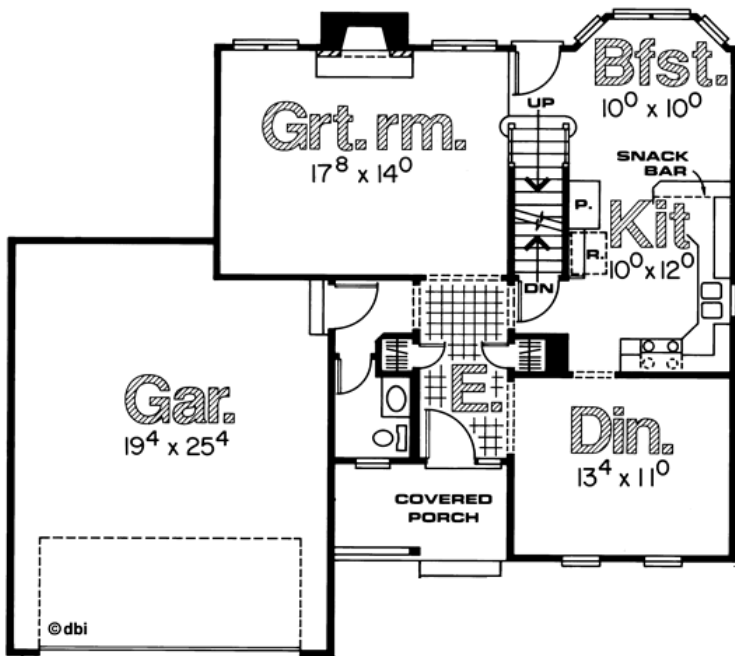

Design 3097

852' Main Level, 893' Upper Level
1745' Total Finished Square Feet

2 Story with 3 bedroom(s)
Footprint: 44' 8" wide by 40' 0" deep
Design Type: Farm House

PDF Price \$725 || 1 Set Price \$800
4 Set Price \$875 || 8 Set Price \$950

DESIGN
BASICS LLC
...WHERE GREAT DESIGN MATTERS
www.designbasics.com

\$150 OFF
ANY PLAN PURCHASE
by 10-31-2010

Order Toll free at
1.800.947.7526