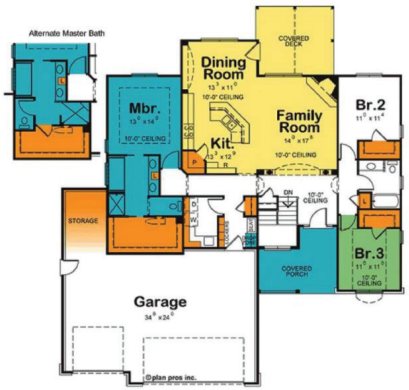

**THE 'ELWAY'**

FIRST FLOOR

SQUARE FOOTAGE		<i>Elway</i>
LIVING AREA.....	1,826	

DELAGRANGE HOMES

PREMIER CUSTOM HOMES

(260) 740-2137

delgrangehomes.com

Renderings and floor plans are artist's conception of typical homes and do not necessarily represent final plans, dimensions, designs or elevations. Prices, plans and specifications are subject to change without notice

This plan is the sole ownership of Delagrance Homes, INC. and cannot be copied or reproduced without the prior written approval of Delagrance Homes, INC. Copyright 2012

**THE 'ELWAY'**

FIRST FLOOR

SQUARE FOOTAGE		<i>Elway</i>
LIVING AREA.....	1,826	